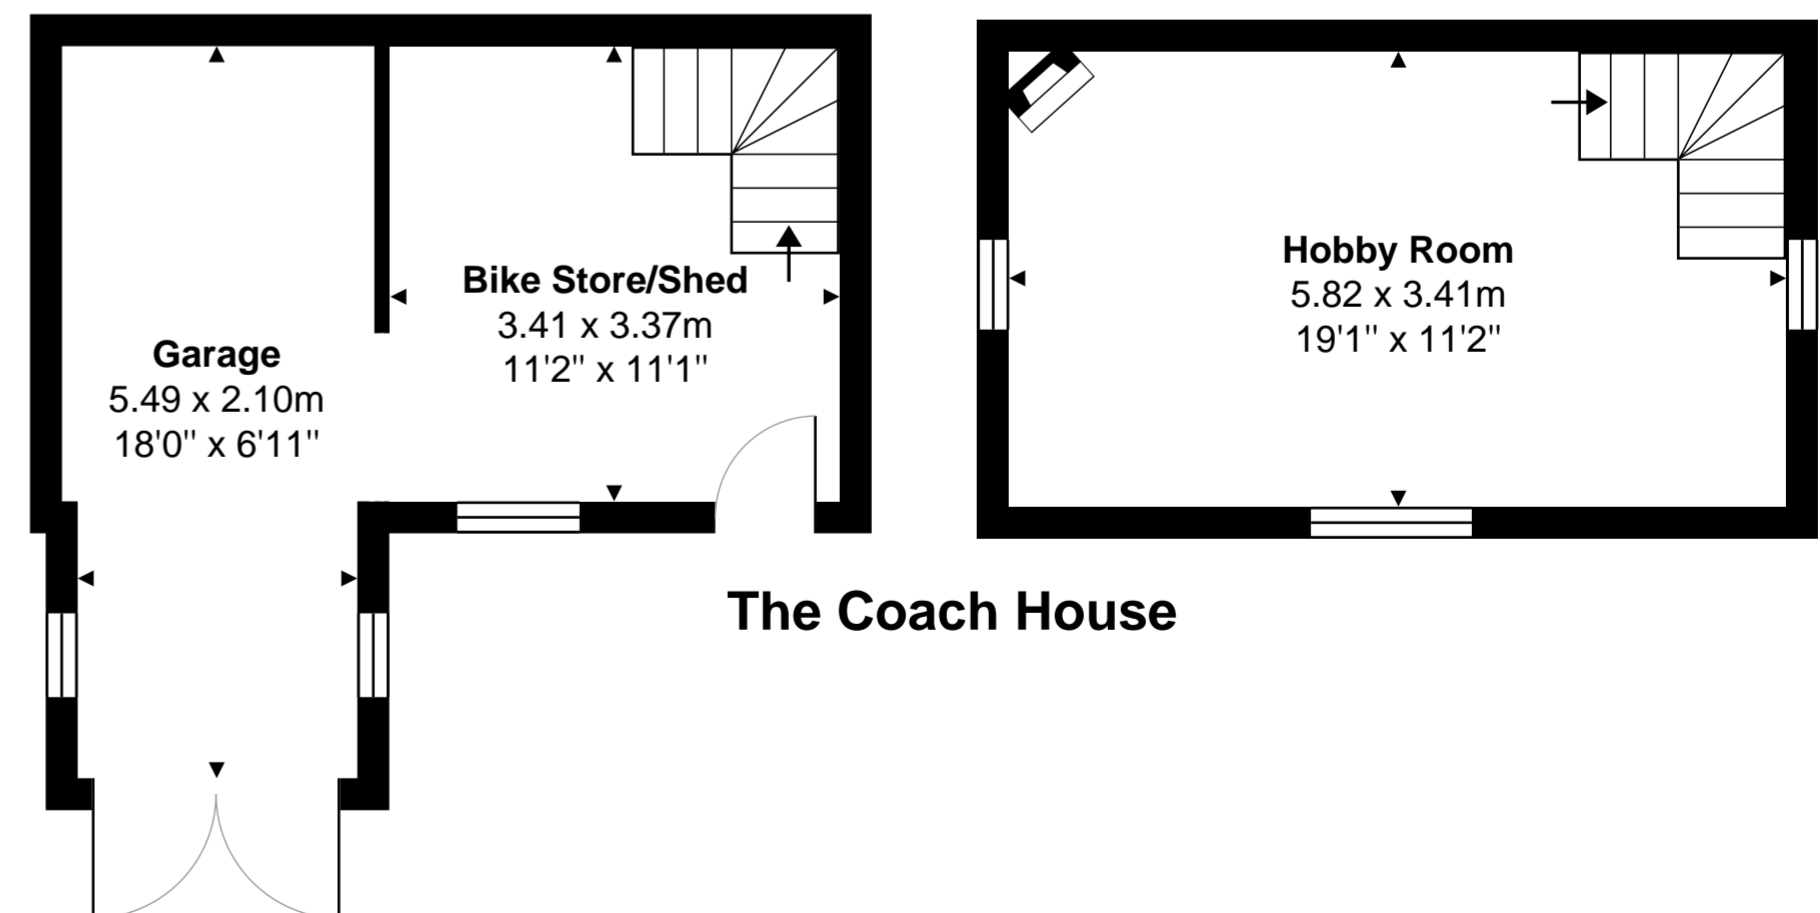

# Eastern Avenue, Reading, RG1 5SF

Total Area: 268.2 m<sup>2</sup> ... 2886 ft<sup>2</sup>

All measurements are approximate and for display purposes only.