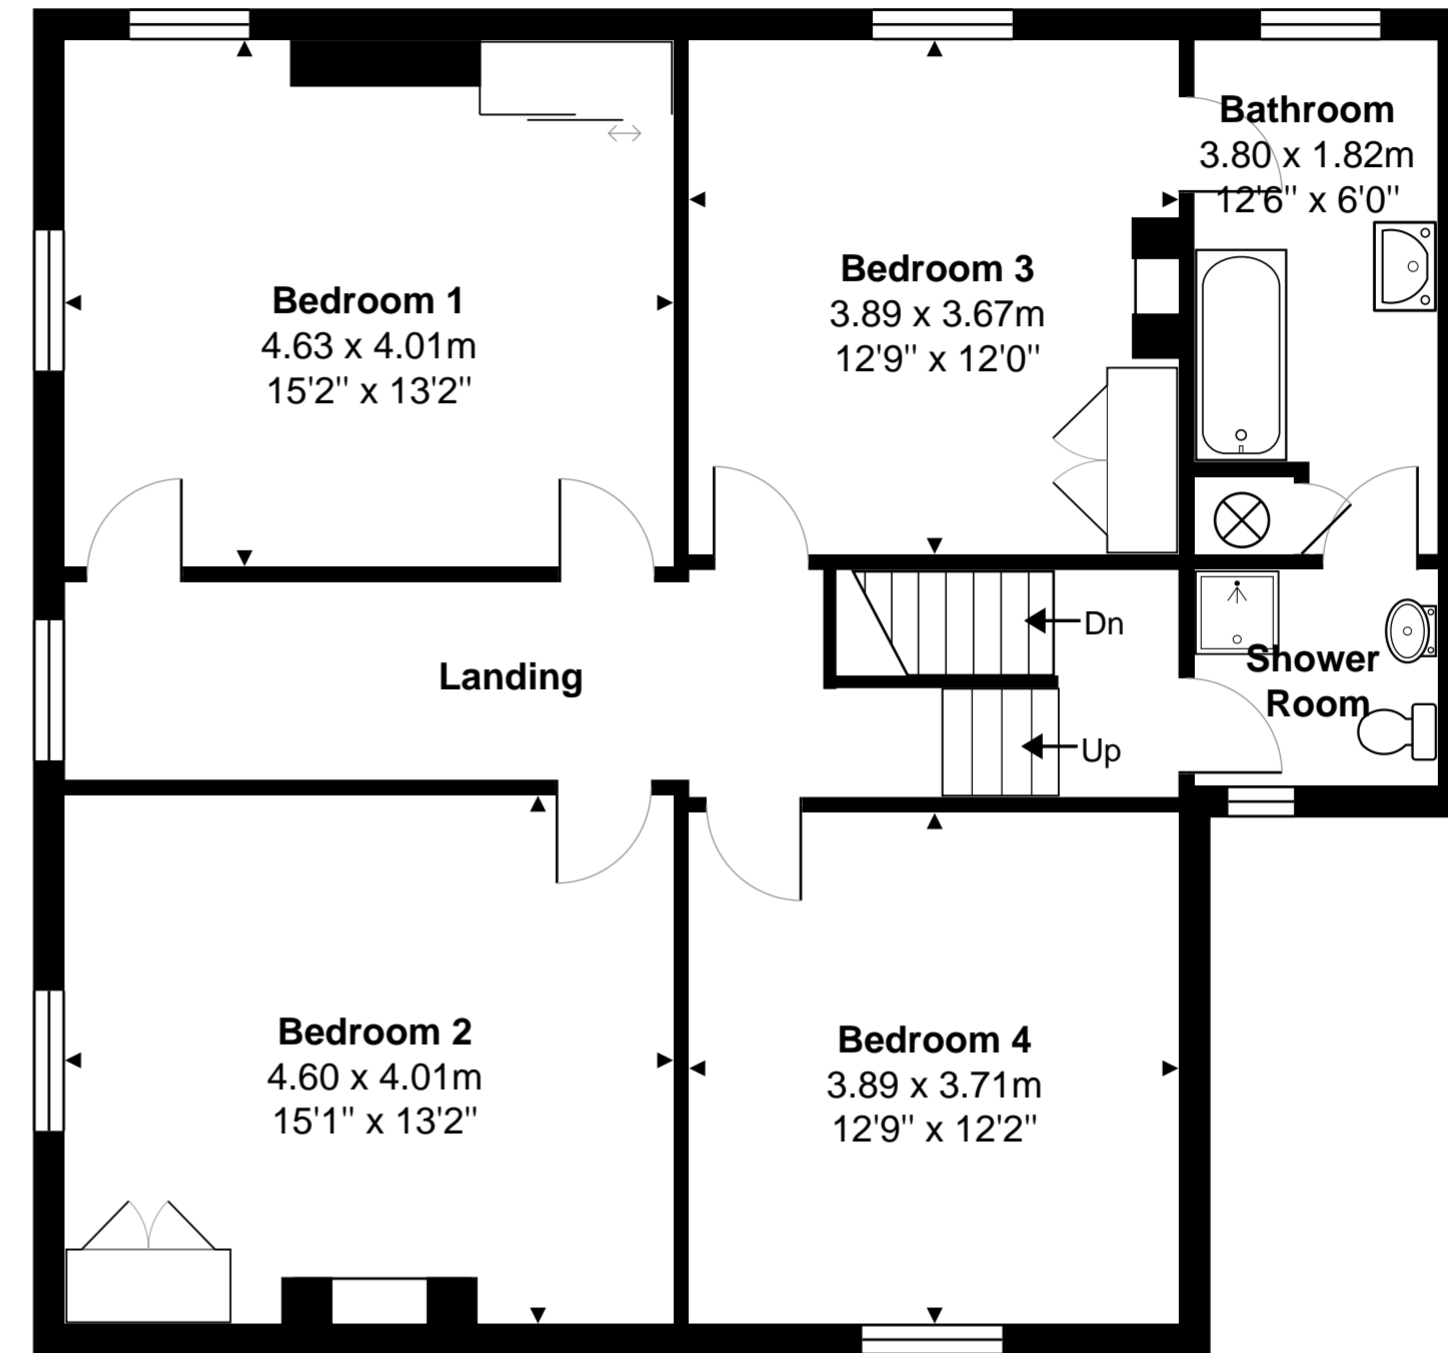

# Eastern Avenue, Reading, RG1 5SF

Total Area: 268.2 m<sup>2</sup> ... 2886 ft<sup>2</sup>

All measurements are approximate and for display purposes only.