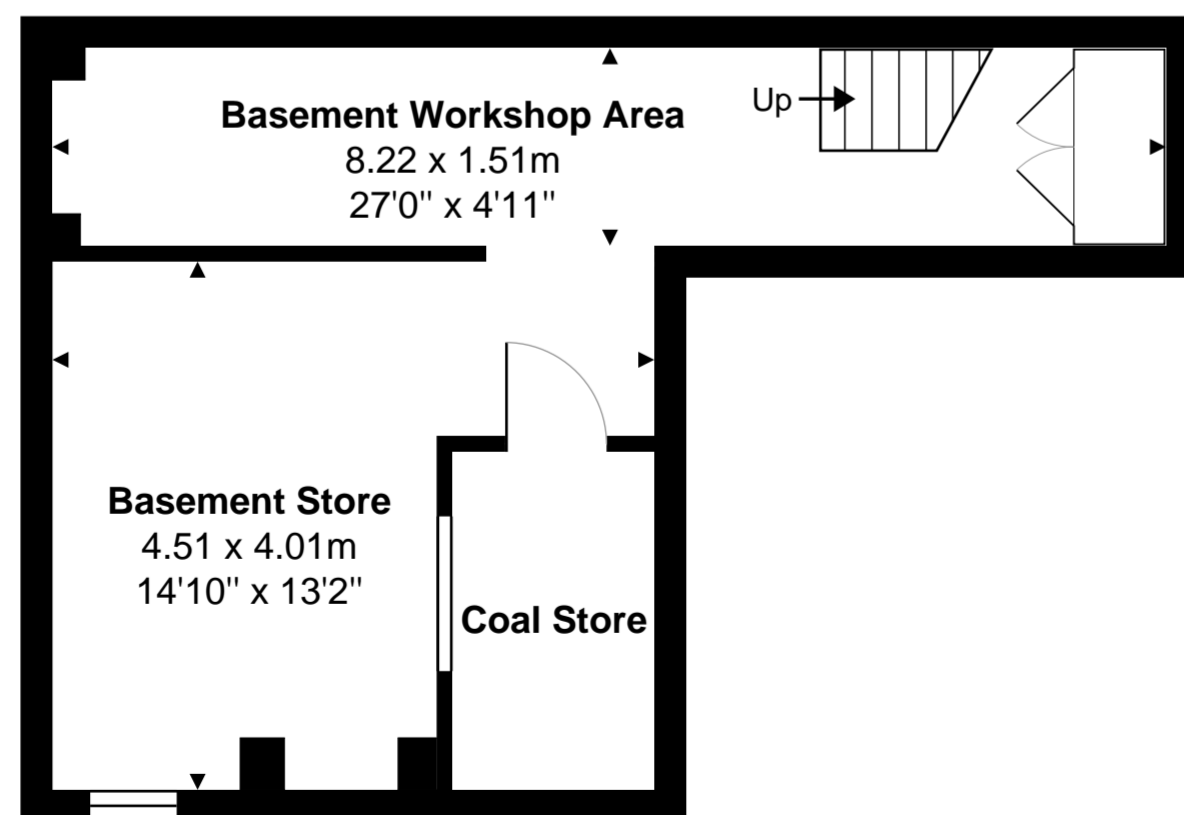

# Eastern Avenue, Reading, RG1 5SF

Total Area: 268.2 m<sup>2</sup> ... 2886 ft<sup>2</sup>

All measurements are approximate and for display purposes only.