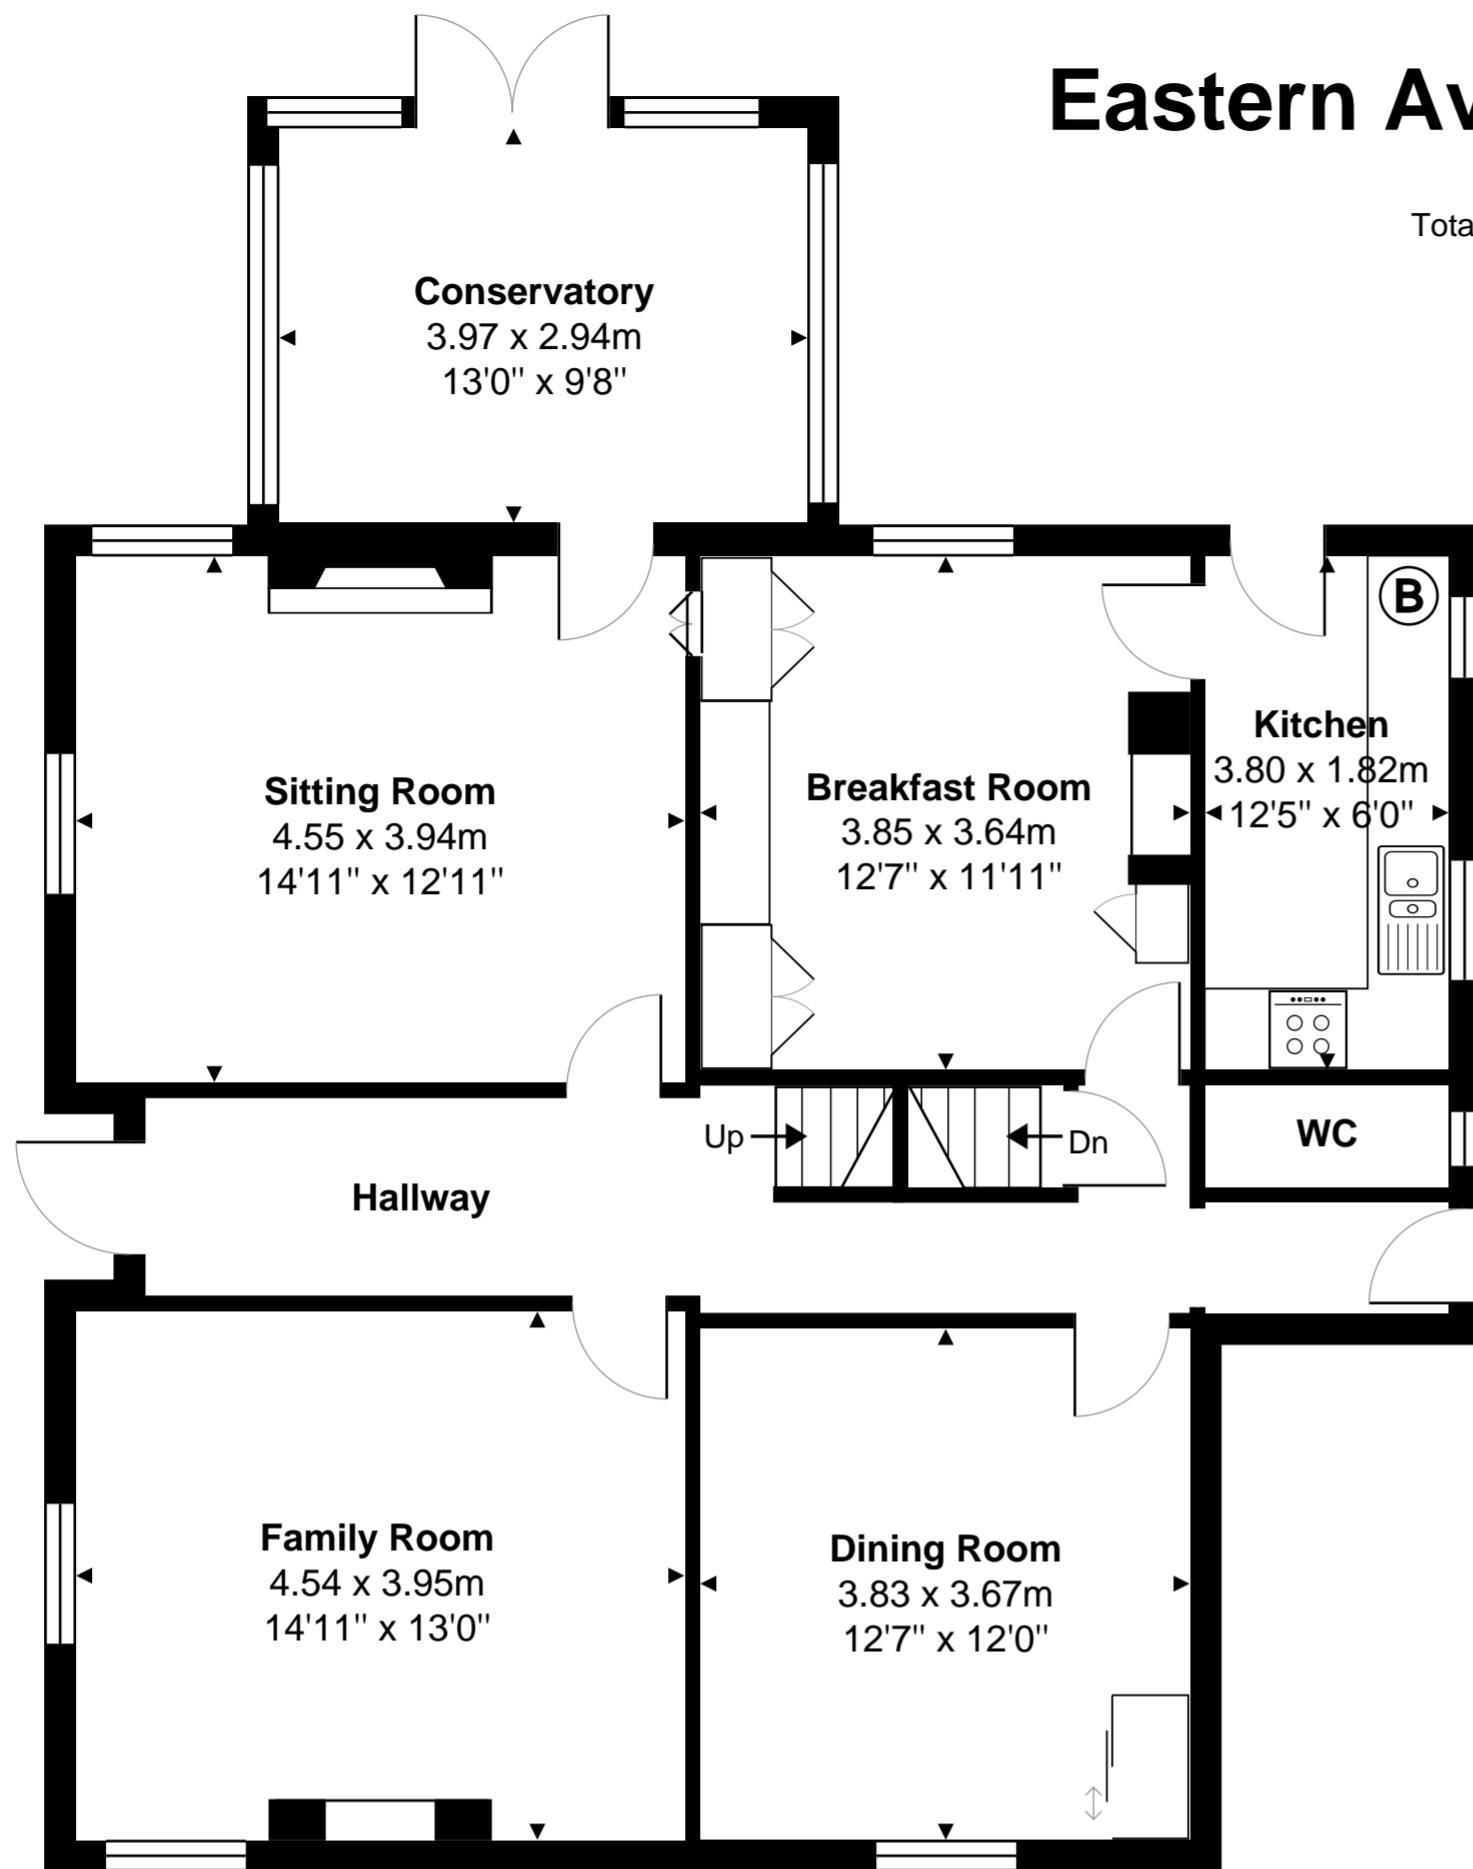

# Eastern Avenue, Reading, RG1 5SF

Total Area: 268.2 m<sup>2</sup> ... 2886 ft<sup>2</sup>

All measurements are approximate and for display purposes only.